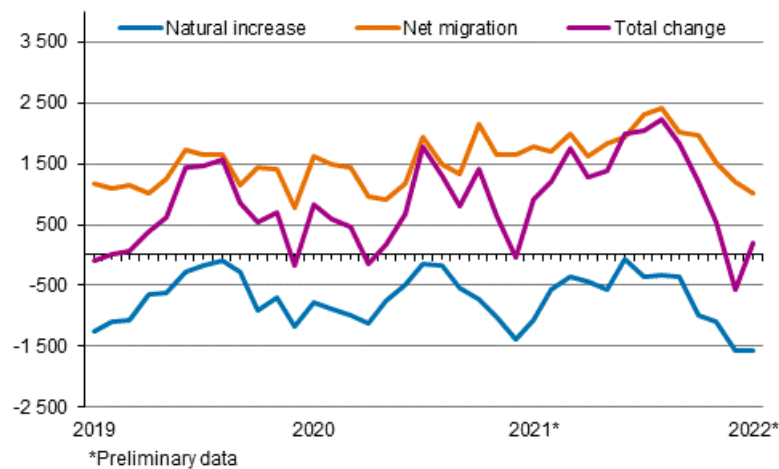

Preliminary population statistics

2022, January

Finland's preliminary population figure 5,549,807 at the end of January

According to Statistics Finland's preliminary data, Finland's population was 5,549,807 at the end of January. Our country's population increased by 208 persons during January. The reason for the increase was migration gain from abroad, since immigration exceeded emigration by 1,021. The number of births was 1,564 lower than that of deaths.

Population increase by month 2019–2022*

During January, 3,976 children were born, which is 22 fewer than in the corresponding period in 2021. The number of deaths was 5,540, which is 482 higher than one year earlier. Thus, according to preliminary data, the number of deaths rose by nearly 10 per cent from last year's January. The preliminary number of deaths in January 2022 is the highest since the start of the measuring history in 1945. The previous record for deaths in January was from 2017: 5,492 deaths.

According to the preliminary statistics for January, 2,029 persons immigrated to Finland from abroad and 1,008 persons emigrated from Finland. The number of immigrants was 634 lower and the number of emigrants 127 higher than in the corresponding period of the previous year. In all, 592 of the immigrants and 678 of the emigrants were Finnish citizens.